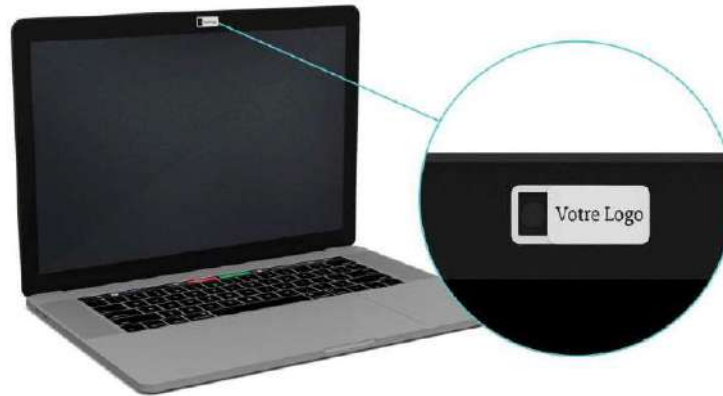

Souris sans Fil voiture
Réf: D2880-002

ITEM NO:D2880/002
SIZE:8*4
QTY/CTN:100
CBM:0.705
COLOR:1

Cache webcam
Blanc/noir
Réf: D20323-1

Camera is not blocked One hand slides easily Camera is blocked

Lampe de bureau led